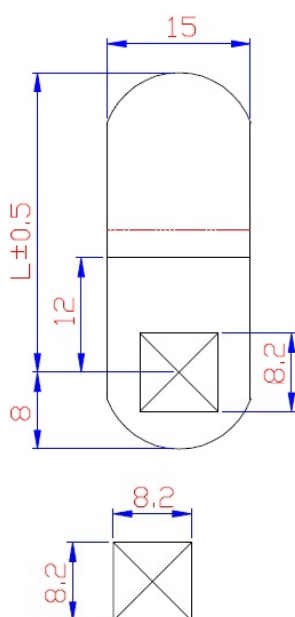

PRODUCT SHEET

Description:

Cam No. A72 F/1900 & 5250 Series, Cranked 9mm, C/E 30mm

Item number:

14.04.772-0

Units	Box	Carton	HS Code	Barcode
Pcs.		100	8301600090	
				5704866454568

CODE	L	H
A71	25	7
A72	30	7
A73	35	7
A74	40	7
A75	45	7
A76	50	7